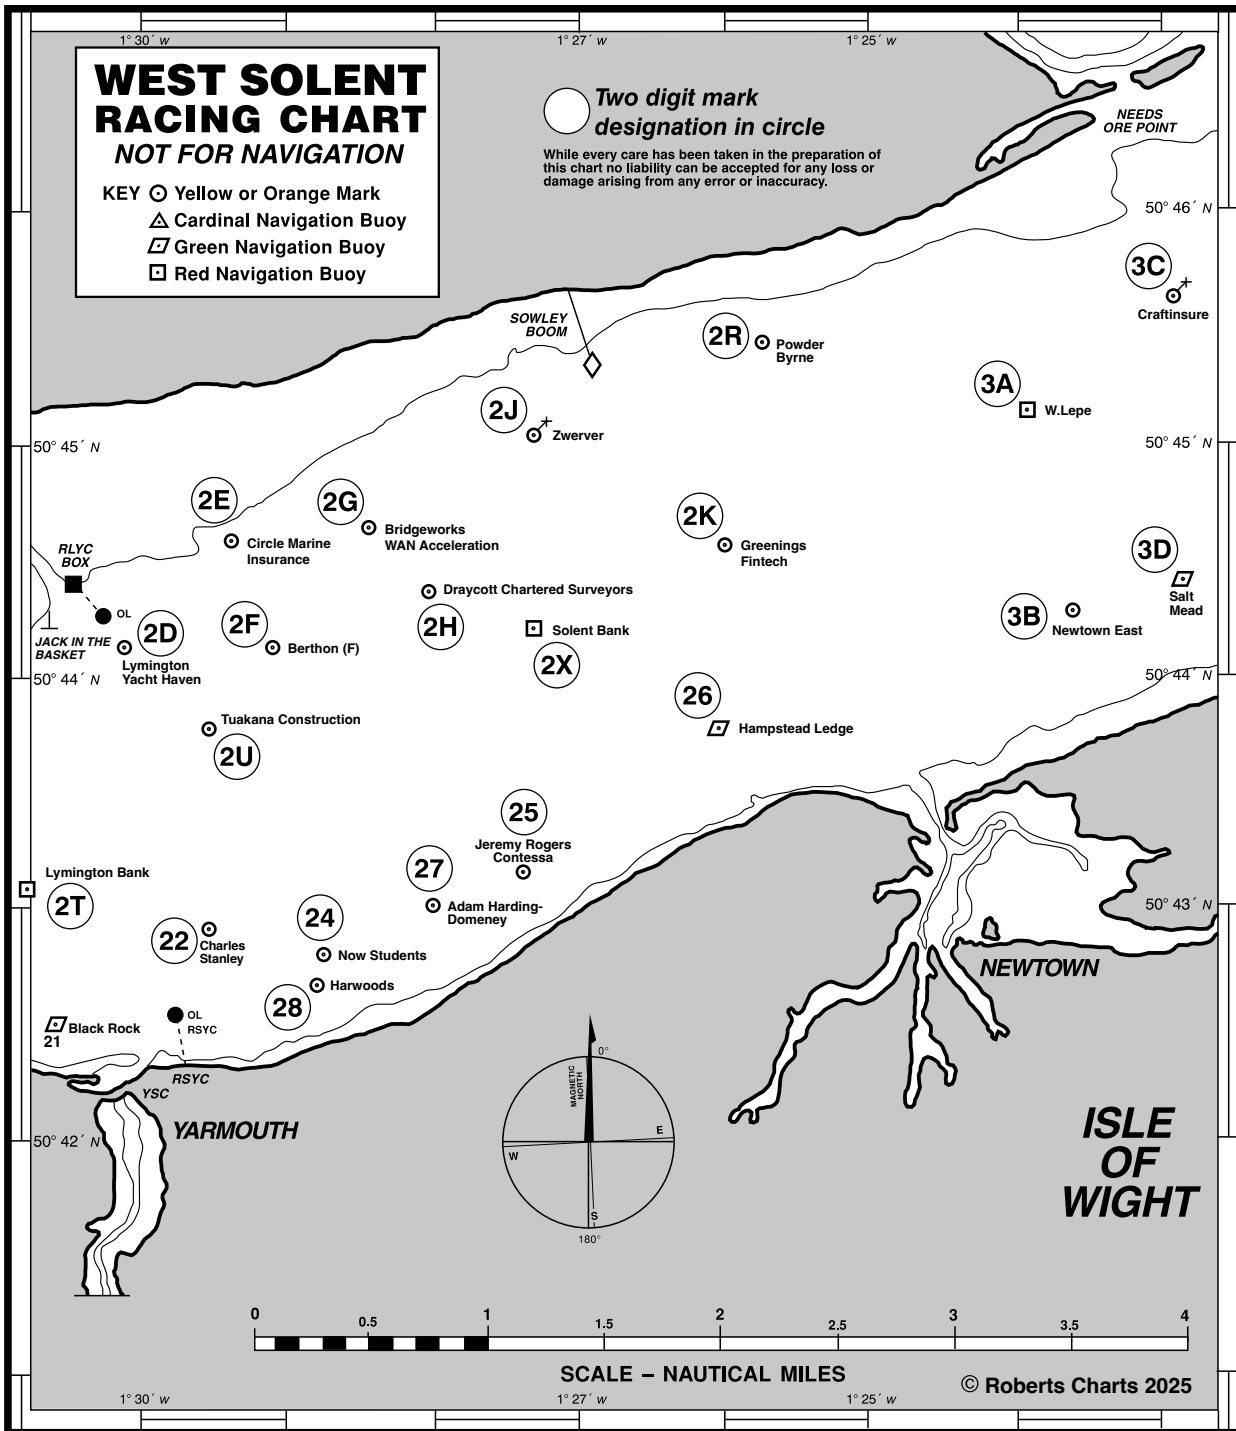

ZONE 2

ZONE 3

ZONE 5

ZONE 6

WEST SOLENT RACING CHART

NOT FOR NAVIGATION

- KEY**
- Yellow or Orange Mark
 - △ Cardinal Navigation Buoy
 - ▣ Green Navigation Buoy
 - ▣ Red Navigation Buoy

Two digit mark designation in circle

While every care has been taken in the preparation of this chart no liability can be accepted for any loss or damage arising from any error or inaccuracy.

SCALE - NAUTICAL MILES

© Roberts Charts 2025

ZONE 2

ZONE 3

SCALE - NAUTICAL MILES

ORDER REF: CCCA 25WES © Roberts Charts 2025

ZONE 5

ZONE 6