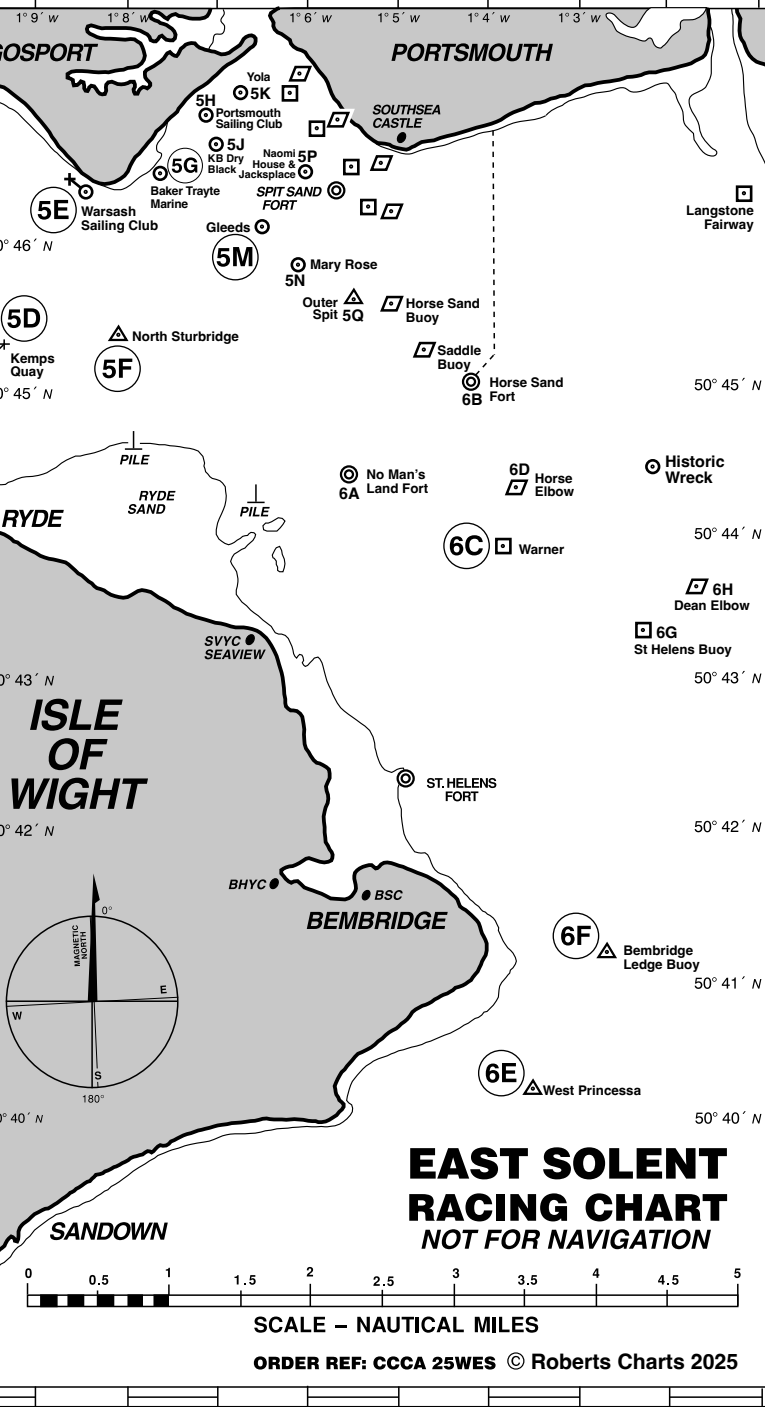

ZONE 2

ZONE 3

ZONE 5

ZONE 6

WEST SOLENT RACING CHART

NOT FOR NAVIGATION

- KEY**
- Yellow or Orange Mark
 - △ Cardinal Navigation Buoy
 - ▣ Green Navigation Buoy
 - ▣ Red Navigation Buoy

Two digit mark designation in circle

While every care has been taken in the preparation of this chart no liability can be accepted for any loss or damage arising from any error or inaccuracy.

SCALE - NAUTICAL MILES

© Roberts Charts 2025

ZONE 2

ZONE 3

SCALE - NAUTICAL MILES

ORDER REF: CCCA 25WES © Roberts Charts 2025

ZONE 5

ZONE 6