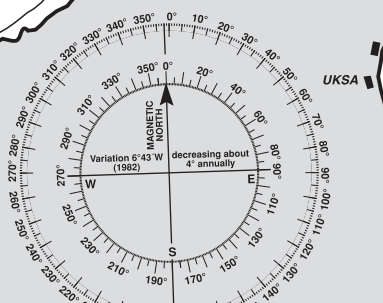

FOR GUIDANCE ONLY
(Not a Sailing Instruction)

CENTRAL SOLENT RACING CHART

- KEY**
- ⊕ Special Racing Mark
 - ⊙ Cardinal Navigation Buoy
 - ▢ Green Navigation Buoy
 - ▣ Red Navigation Buoy
 - ⊠ Buoy Bounding
 - ⊡ Precautionary Area
 - ⊞ Mooring Buoy

Two digit mark designation in circle

While every care has been taken in the preparation of this chart no liability can be accepted for any loss or damage arising from any error or inaccuracy.

ORDER REF: CCCA 19
© Roberts Charts 2019