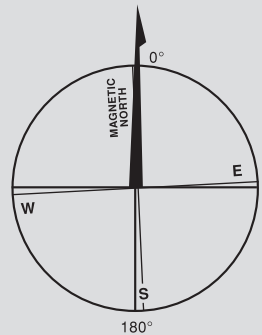

FOR GUIDANCE ONLY
(Not a Sailing Instruction)

CENTRAL SOLENT RACING CHART

- KEY**
- ⊕ Special Racing Mark
 - ⊙ Cardinal Navigation Buoy
 - ▢ Green Navigation Buoy
 - ▣ Red Navigation Buoy
 - ⊠ Buoy Bounding
 - ⊡ Precautionary Area
 - ⊞ Mooring Buoy

Two digit mark designation in circle

While every care has been taken in the preparation of this chart no liability can be accepted for any loss or damage arising from any error or inaccuracy.

ORDER REF: CCCA 19
© Roberts Charts 2019