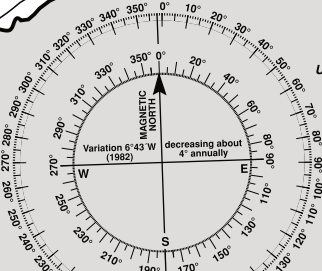

FOR GUIDANCE ONLY
(Not a Sailing Instruction)

CENTRAL SOLENT RACING CHART

1. **KEY**
2. Special Racing Mark
   - Cardinal Navigation Buoy
   - Green Navigation Buoy
   - Red Navigation Buoy
   - Buoys Bounding
   - Precautionary Area
   - Mooring Buoy

Two digit mark designation in circle

ORDER REF: CCCA 25CS

© Roberts Charts 2025